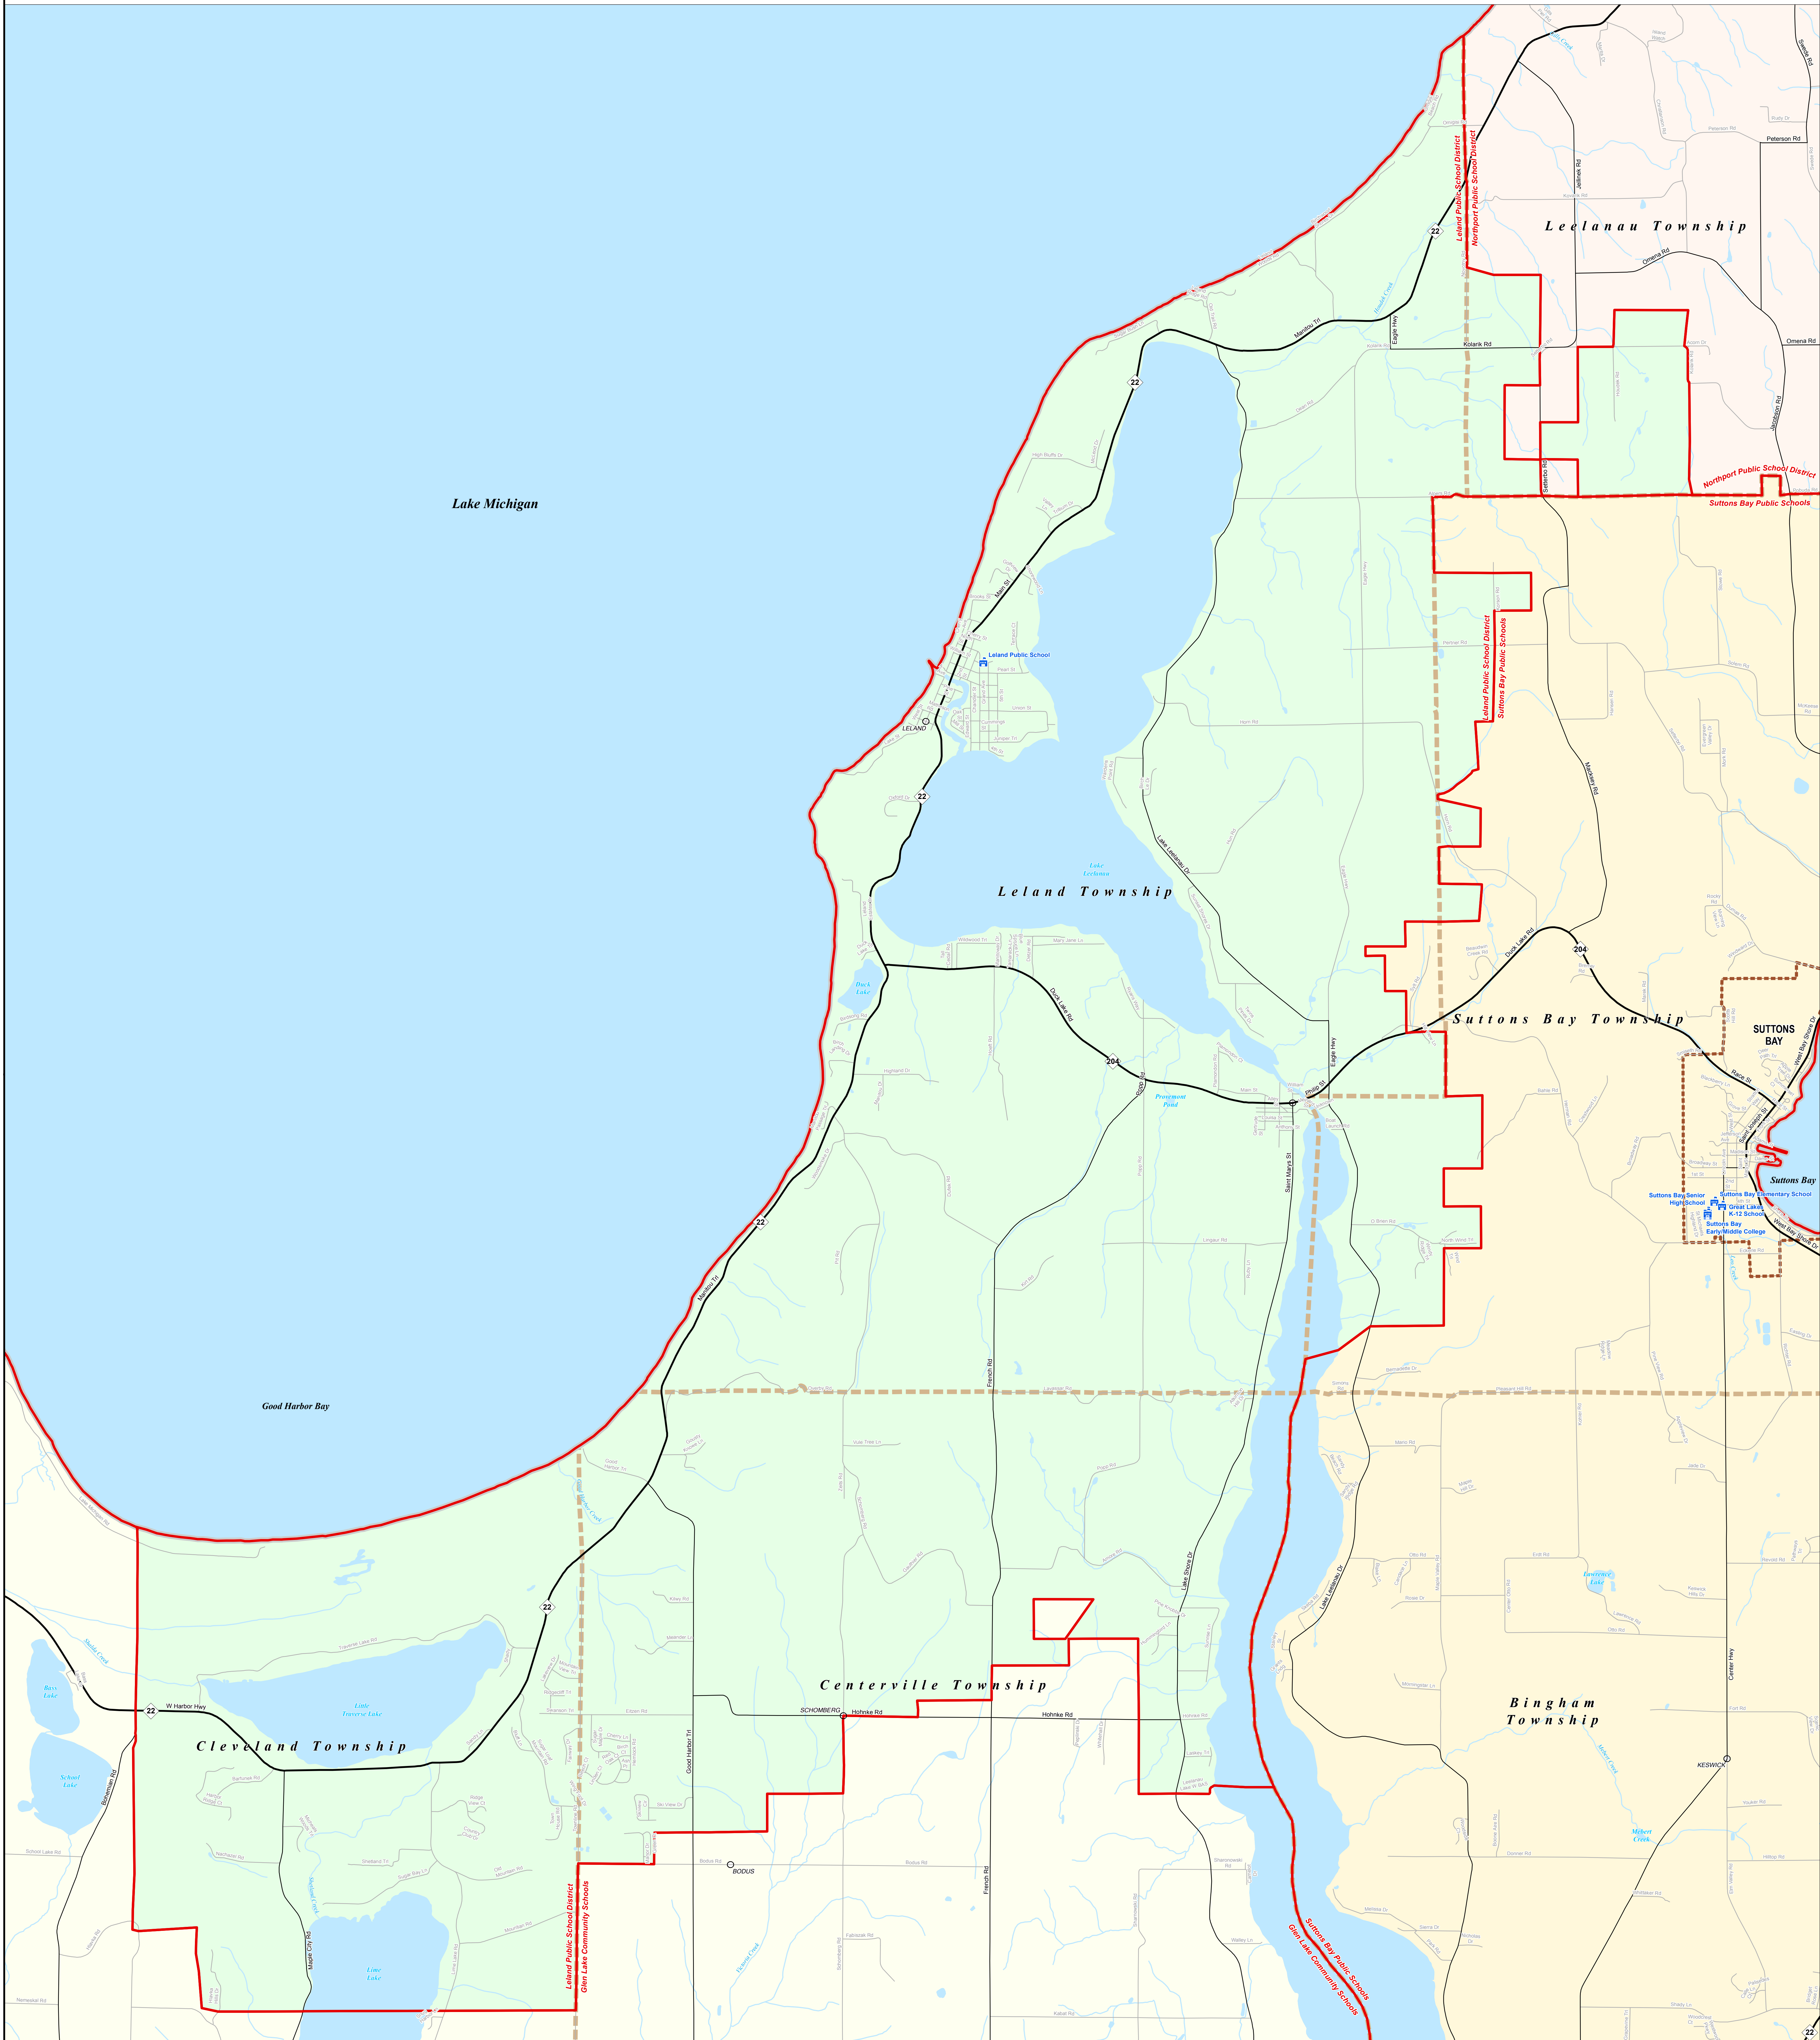

LELAND PUBLIC SCHOOL DISTRICT

Traverse Bay Area ISD

0 0.25 0.5 1 Miles

*Note: Non K-12 School Districts identified with Asterisk (*) in Name

11/14/13

Legend	
School District	Railroad
County	Water Feature
City	River, Stream, or Drain
Township	Freeway
Village	Highway
Census Designated Place	Primary Road
	Local Road
	School
	Unincorporated Place

Source: Michigan Geographic Framework, v13a